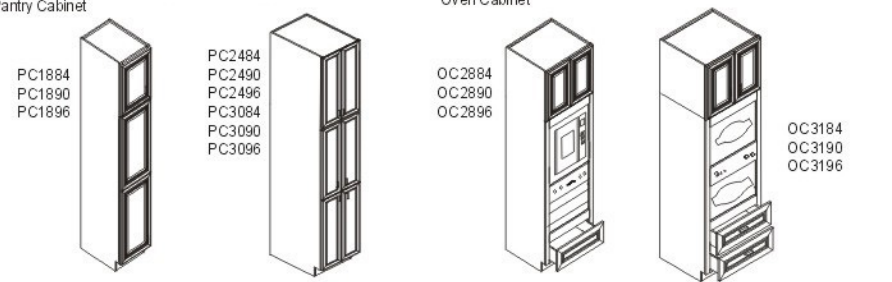

## BASE CABINETS

## TALL CABINETS (24" Deep)