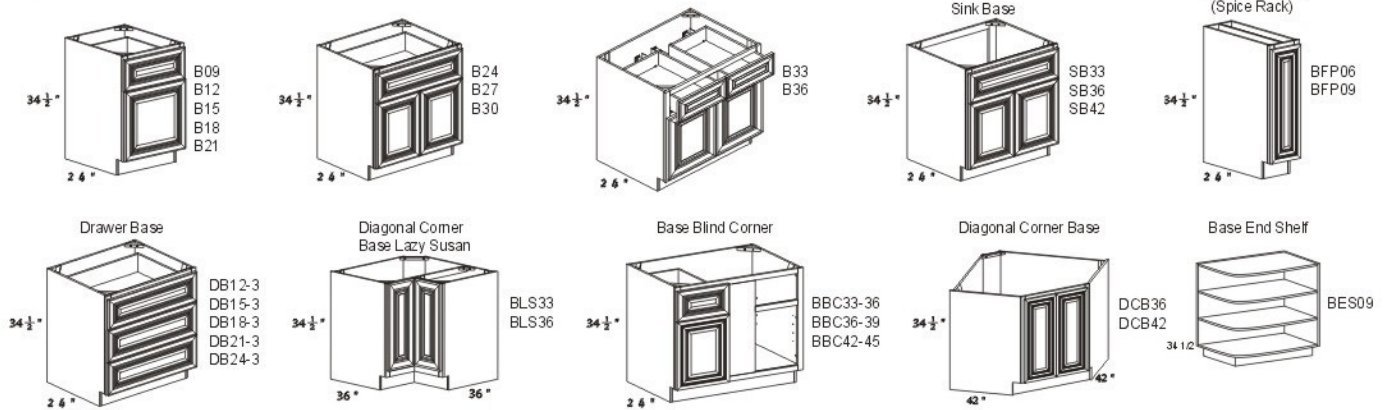

## BASE CABINETS

## WALL CABINETS

## TALL CABINETS (24" Deep)

## VANITY CABINETS (30" High, 21" Deep)

Distributed By:

Note: Diagrams shown are for reference only.  
 Actual door style shown here →  
 - Raised Bell Arch for Wall Cabinets  
 - Raised Square for Base Cabinets