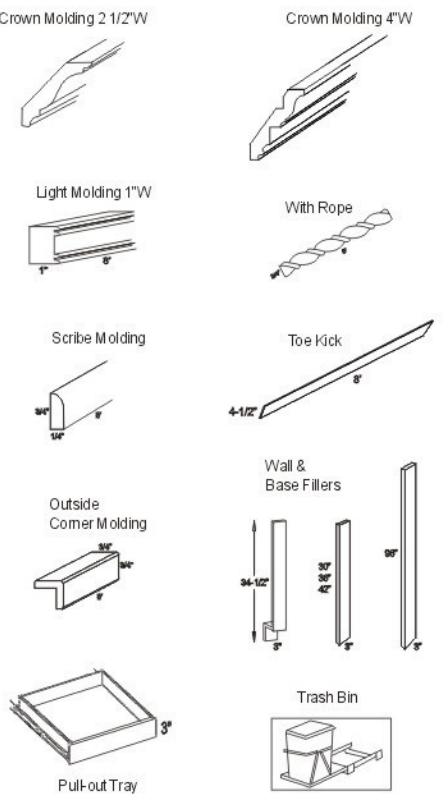

## BASE CABINETS

## TALL CABINETS (24" Deep)

## VANITY CABINETS (30" High, 21" Deep)

Distributed By:

Note: Diagrams shown are for reference only.  
 Actual door style shown here →  
 - Raised Bell Arch for Wall Cabinets  
 - Raised Square for Base Cabinets