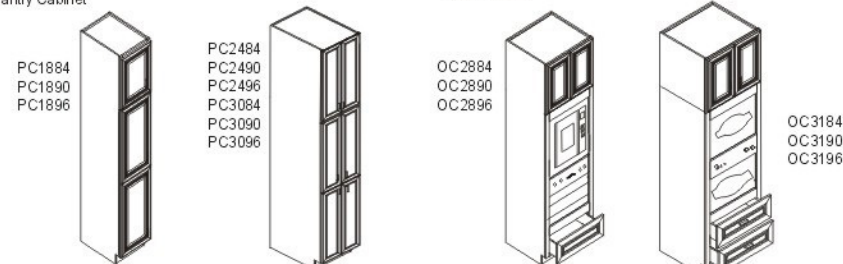

MAPLE SHAKER SERIES

BASE CABINETS

WALL CABINETS

TALL CABINETS (24" Deep)

Pantry Cabinet

Oven Cabinet

VANITY CABINETS (30" High, 21" Deep)

ACCESSORIES