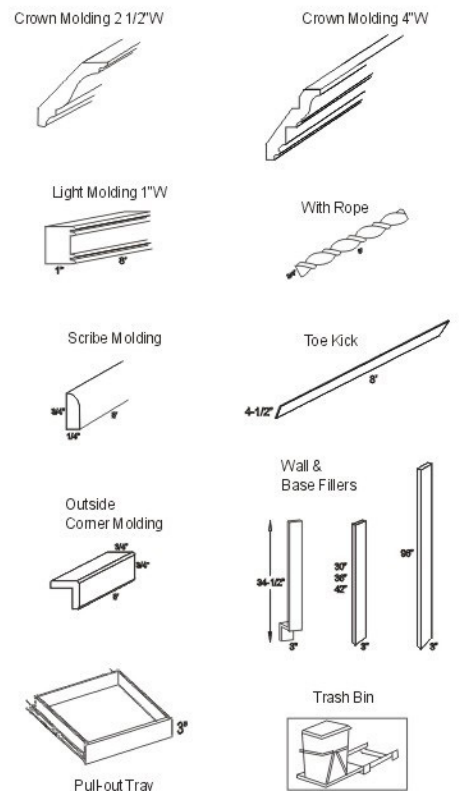

MAPLE SHAKER SERIES

BASE CABINETS

WALL CABINETS

TALL CABINETS (24" Deep)

Pantry Cabinet

Oven Cabinet

VANITY CABINETS (30" High, 21" Deep)

ACCESSORIES

Distributed By:

Note: Diagrams shown are for reference only. Actual door style shown here →

*Note that we are always in a state of contious improvement. Therefore we reserve the right to modify specifications without prior notice.