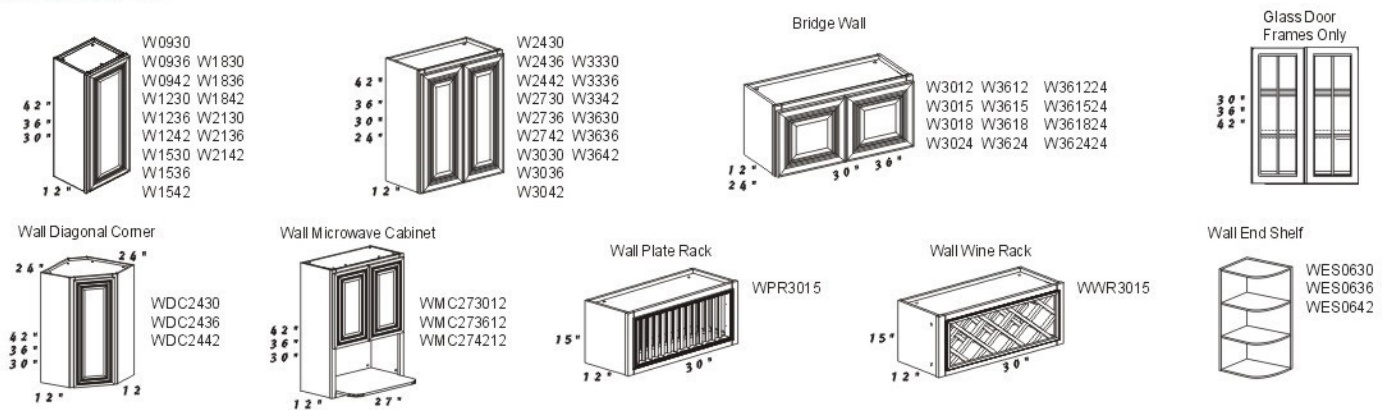

MAPLE SHAKER SERIES

BASE CABINETS

WALL CABINETS

TALL CABINETS (24" Deep)

Pantry Cabinet

Oven Cabinet

VANITY CABINETS (30" High, 21" Deep)

ACCESSORIES