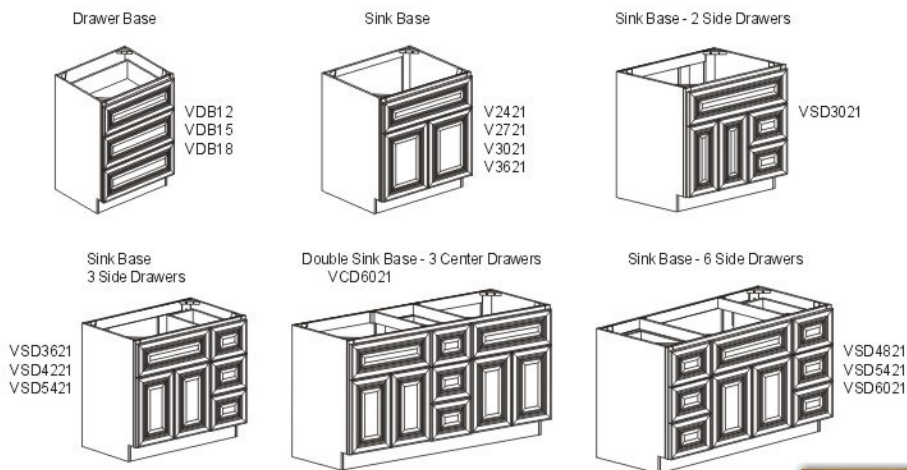

MAPLE SHAKER SERIES

BASE CABINETS

WALL CABINETS

TALL CABINETS (24" Deep)

Pantry Cabinet

Oven Cabinet

VANITY CABINETS (30" High, 21" Deep)

ACCESSORIES