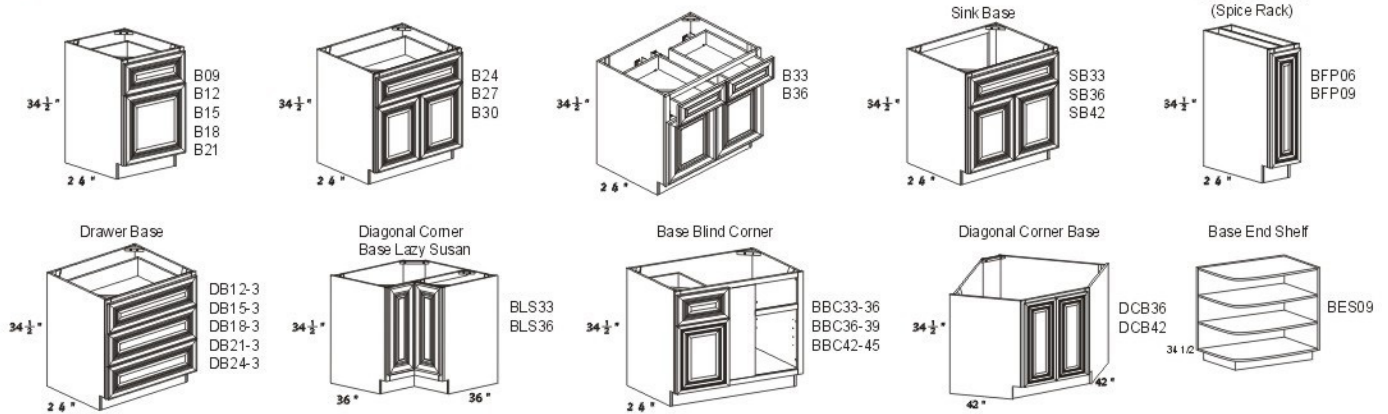

MAPLE SHAKER SERIES

BASE CABINETS

WALL CABINETS

TALL CABINETS (24" Deep)

Pantry Cabinet

Oven Cabinet

VANITY CABINETS (30" High, 21" Deep)

ACCESSORIES

Distributed By:

Note: Diagrams shown are for reference only. Actual door style shown here →

*Note that we are always in a state of contious improvement. Therefore we reserve the right to modify specifications without prior notice.