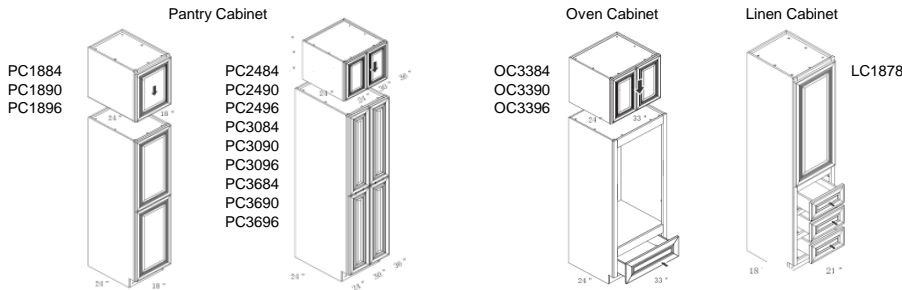

O'NEIL CHOCOLATE SERIES

BASE CABINETS

WALL CABINETS

TALL CABINETS

ACCESORIES

VANITY CABINETS (33" High, 21" Deep)

Distributed By:

Note: Diagrams shown are for reference only.
 Actual door style shown here →